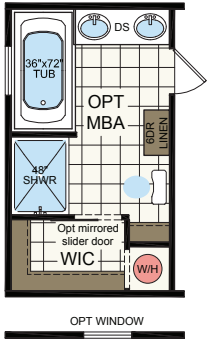

CS1676B - 3 Bed - 2 Bath - 1,153 sq ft. - 16' x 76'

Call today to schedule an appointment

855-550-6550