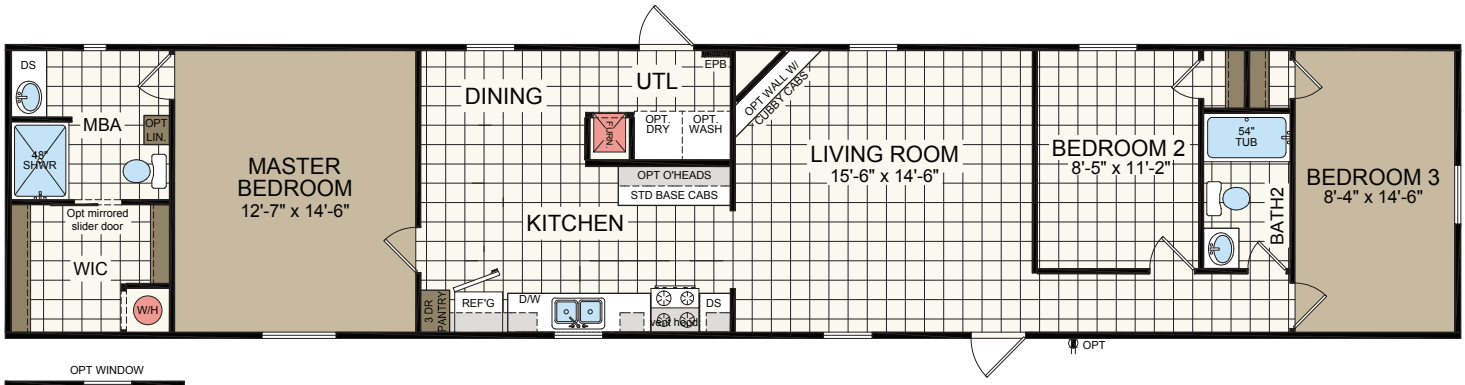

CS1676B - 3 Bed - 2 Bath - 1,153 sq ft. - 16' x 76'

Call today to schedule an appointment

855-550-6550